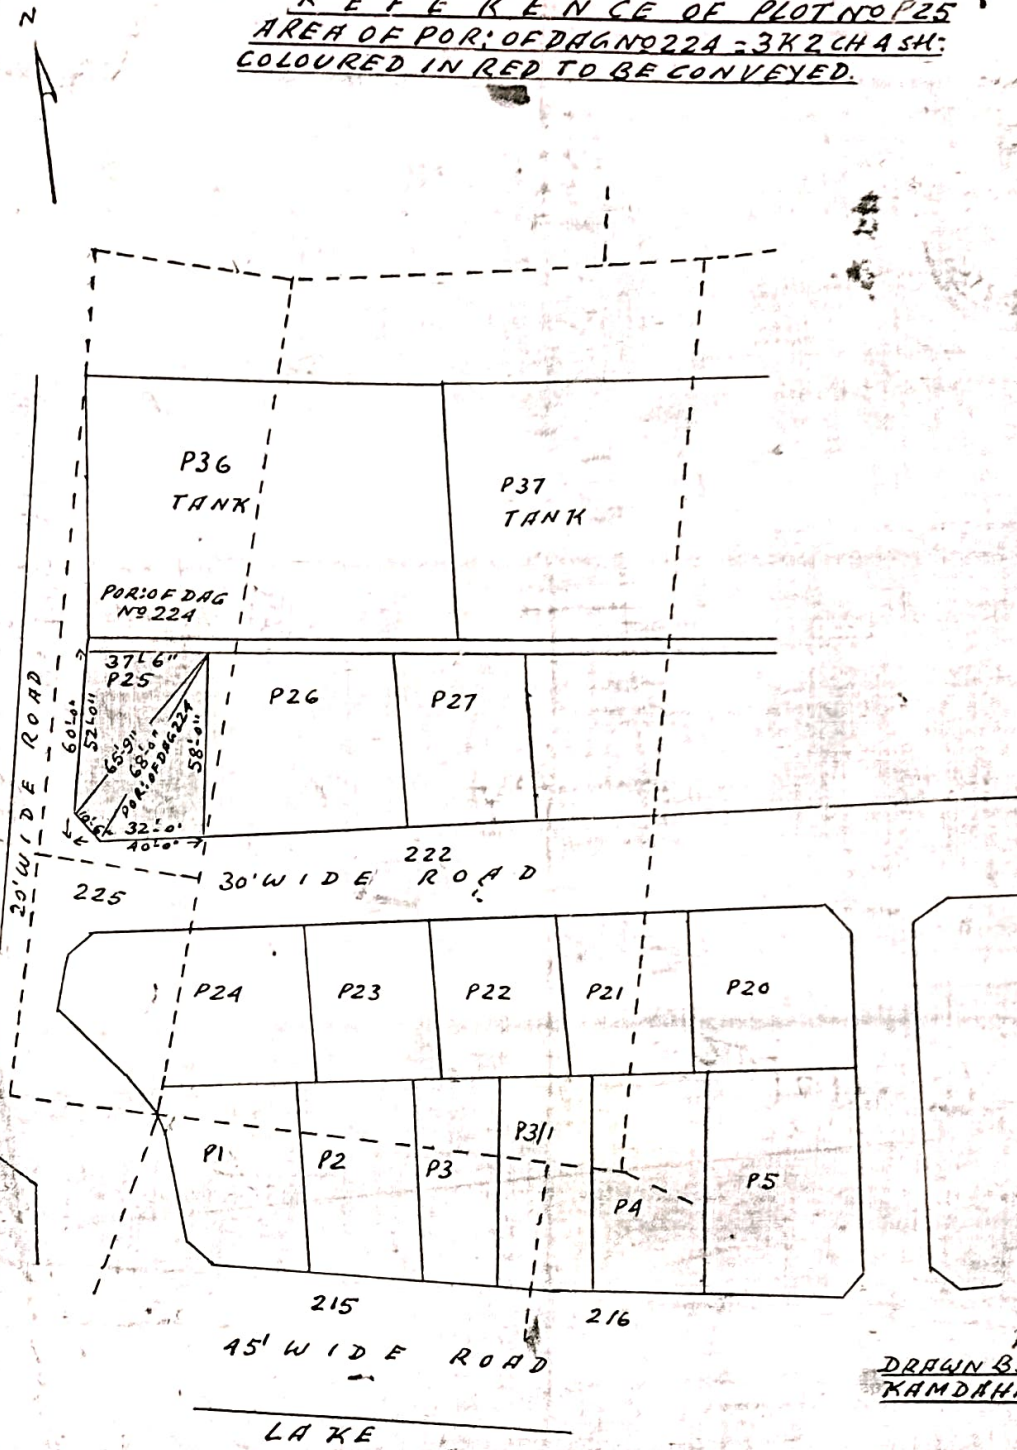

MOUZA SANTOSHDIIPJ. INO 22 P.S. TOLLEXGUNT.
 DT-24 PARGA. NO. DUZI NO 151 PARGANA KHASPUR.
 PORTION OF DAG NO 22A OF KHATIAN NO 240 R.S. NO 18
 SCALE 1" = 50 FT.

BOUNDARY OF C.S. DAG SHOWN - - -

REFERENCE OF PLOT NO P25
 AREA OF POR. OF DAG NO 22A - 3K2 CH 4 SH.
 COLOURED IN RED TO BE CONVEYED.

OWNER श्रीमति शर्मिष्ठा देवी

DRAWN BY
 KAMDAHARI (PO-GARIA)
 22/6/57